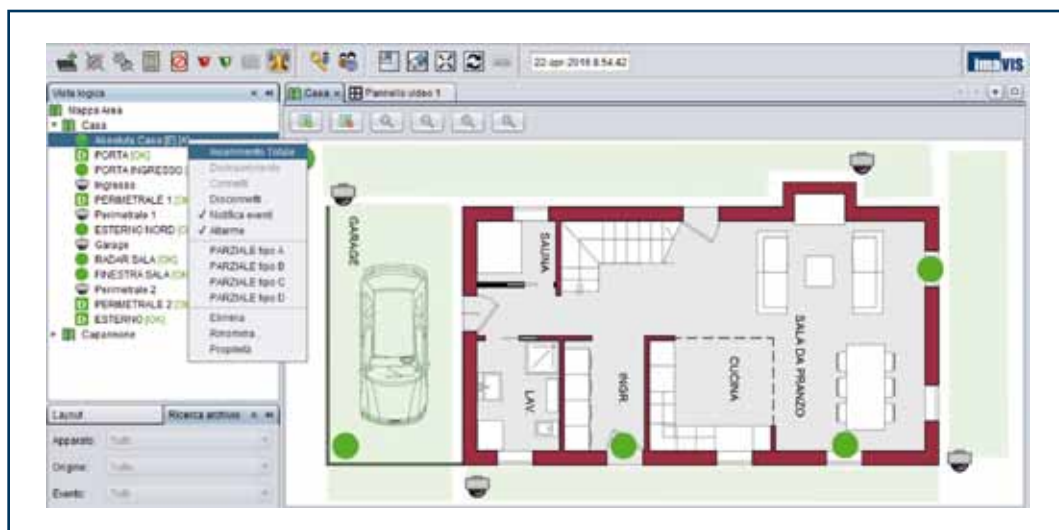

PANEL CONTROL: the Absoluta supervisor

Panel Control is the supervision software to manage *Bentel Absoluta* panels.

It allows to upload *graphic maps* on multiple levels and to *manage* in a simple and intuitive way the alarm *events* and the *status* of the panels and their components.

It is possible *to add* video components (network cameras, DVR and NVR) for an *integrated control* of intrusion and videosurveillance systems; together with the management of *live* events, the user can *search* for recorded events in the *archives* of *Bentel* panels and *DVRs*.

📖 Maps management

- Multilevel maps
- Tree structure with physical and logical view
- Zones identification through icons
- Zones representation through free form polygons

⚙️ Events management

- Real time events control: alarms, tampering and faults
- Bypasses, status changes and disconnections/reconnections alerts
- Persistent faults and tampering highlights
- Events visualization on tree structure and on the map with color changes and blinkings

Video management

- Camera real time visualization on the video panel
- Recorded alarms video play
- Camera - zones association
- Automatic video live in case of alarm
- Positioning of the cameras icons on the map