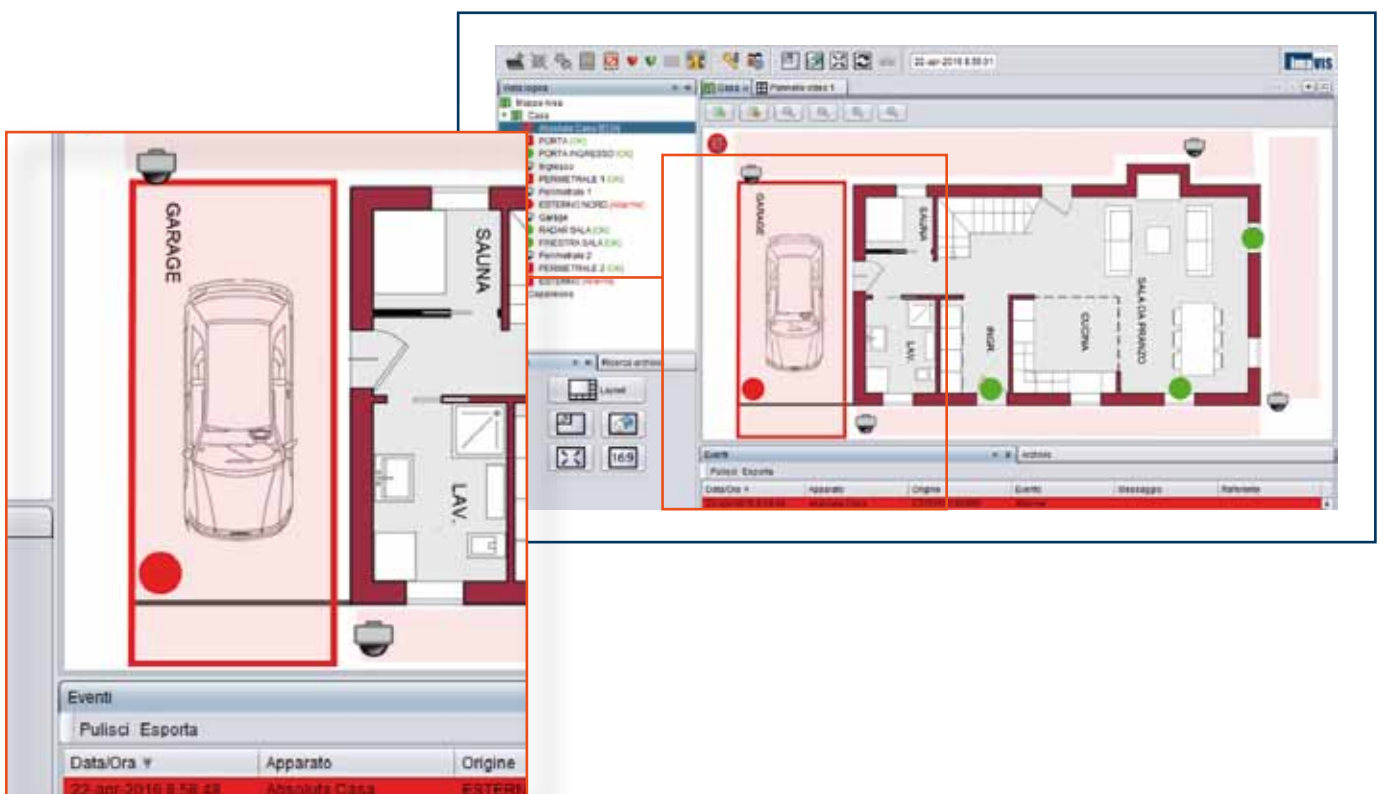

PANEL CONTROL: the Absoluta supervisor

Panel Control is the supervision software to manage *Bentel Absoluta* panels.

It allows to upload *graphic maps* on multiple levels and to *manage* in a simple and intuitive way the alarm *events* and the *status* of the panels and their components.

FEATURES

👁 System supervision

- Absoluta panels management from PC
- Centralization of multiple systems even if located in distant geographical areas
- Automatic configurations load
- Total or partial arming, disarming and bypass

📖 Maps management

- Multilevel maps
- Tree structure with physical and logical view
- Zones identification through icons
- Zones representation through free form polygons

⚙️ Events management

- Real time events control: alarms, tampering and faults
- Bypasses, status changes and disconnections/reconnections alerts
- Persistent faults and tampering highlights
- Events visualization on tree structure and on the map with color changes and blinkings

Video management

- Camera real time visualization on the video panel
- Recorded alarms video play
- Camera - zones association
- Automatic video live in case of alarm
- Positioning of the cameras icons on the map