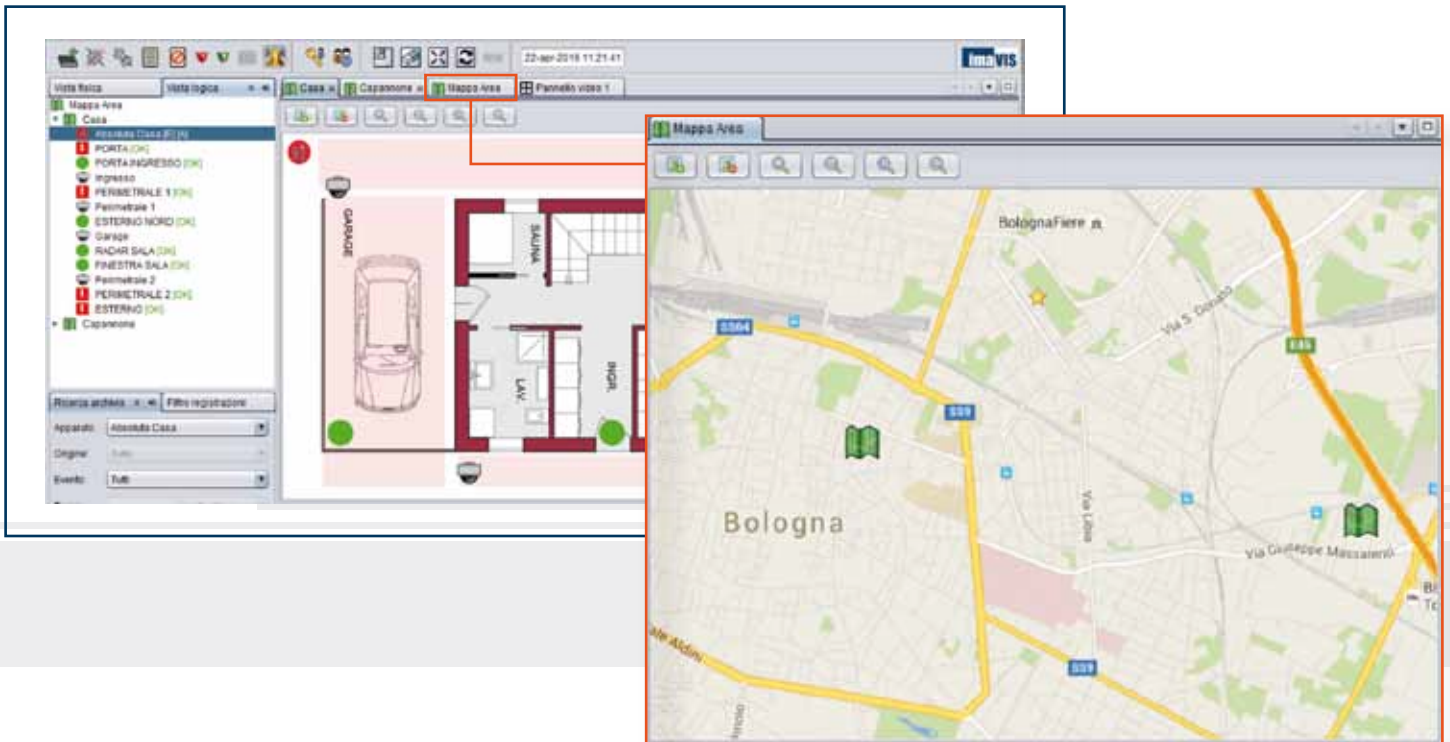

PANEL CONTROL: the Absoluta supervisor

Panel Control is the supervision software to manage *Bentel Absoluta* panels.

It allows to upload *graphic maps* on multiple levels and to *manage* in a simple and intuitive way the alarm *events* and the *status* of the panels and their components.

FEATURES

👁 System supervision

- Absoluta panels management from PC
- Centralization of multiple systems even if located in distant geographical areas
- Automatic configurations load
- Total or partial arming, disarming and bypass

📖 Maps management

- Multilevel maps
- Tree structure with physical and logical view
- Zones identification through icons
- Zones representation through free form polygons

⚙️ Events management

- Real time events control: alarms, tampering and faults
- Bypasses, status changes and disconnections/reconnections alerts
- Persistent faults and tampering highlights
- Events visualization on tree structure and on the map with color changes and blinkings

Video management

- Camera real time visualization on the video panel
- Recorded alarms video play
- Camera - zones association
- Automatic video live in case of alarm
- Positioning of the cameras icons on the map