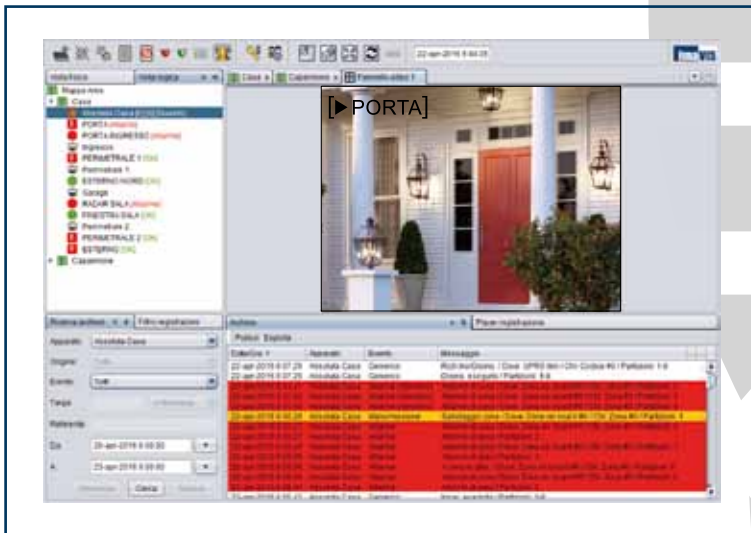

FEATURES

👁 System supervision

- Absoluta panels management from PC
- Centralization of multiple systems even if located in distant geographical areas
- Automatic configurations load
- Total or partial arming, disarming and bypass

📖 Maps management

- Multilevel maps
- Tree structure with physical and logical view
- Zones identification through icons
- Zones representation through free form polygons

⚙️ Events management

- Real time events control: alarms, tampering and faults
- Bypasses, status changes and disconnections/reconnections alerts
- Persistent faults and tampering highlights
- Events visualization on tree structure and on the map with color changes and blinkings

Video management

- Camera real time visualization on the video panel
- Recorded alarms video play
- Camera - zones association
- Automatic video live in case of alarm
- Positioning of the cameras icons on the map

Events and recordings history

- Search interface on the Absoluta panel events log based on date, time and events type
- Video play linked to the event zone
- Search interface on the DVR recordings with timeline