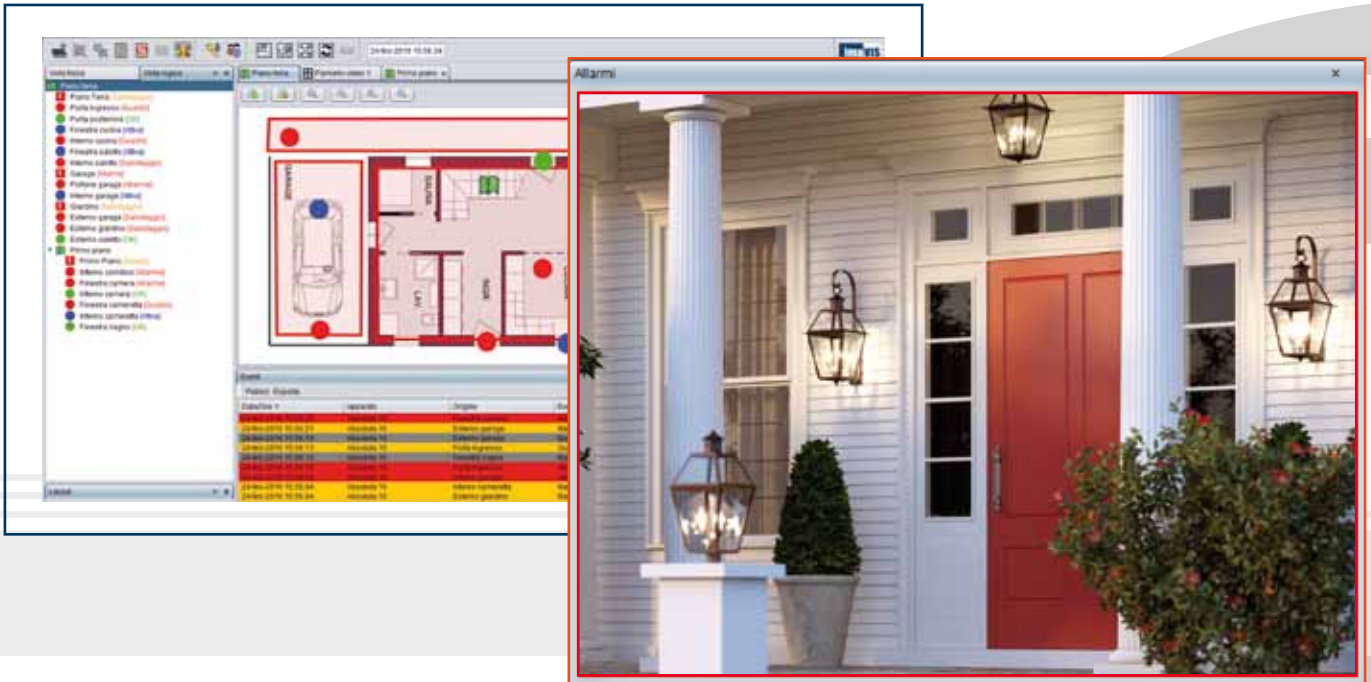

📖 Maps management

- Multilevel maps
- Tree structure with physical and logical view
- Zones identification through icons
- Zones representation through free form polygons

⚙️ Events management

- Real time events control: alarms, tampering and faults
- Bypasses, status changes and disconnections/reconnections alerts
- Persistent faults and tampering highlights
- Events visualization on tree structure and on the map with color changes and blinkings

Video management

- Camera real time visualization on the video panel
- Recorded alarms video play
- Camera - zones association
- Automatic video live in case of alarm
- Positioning of the cameras icons on the map